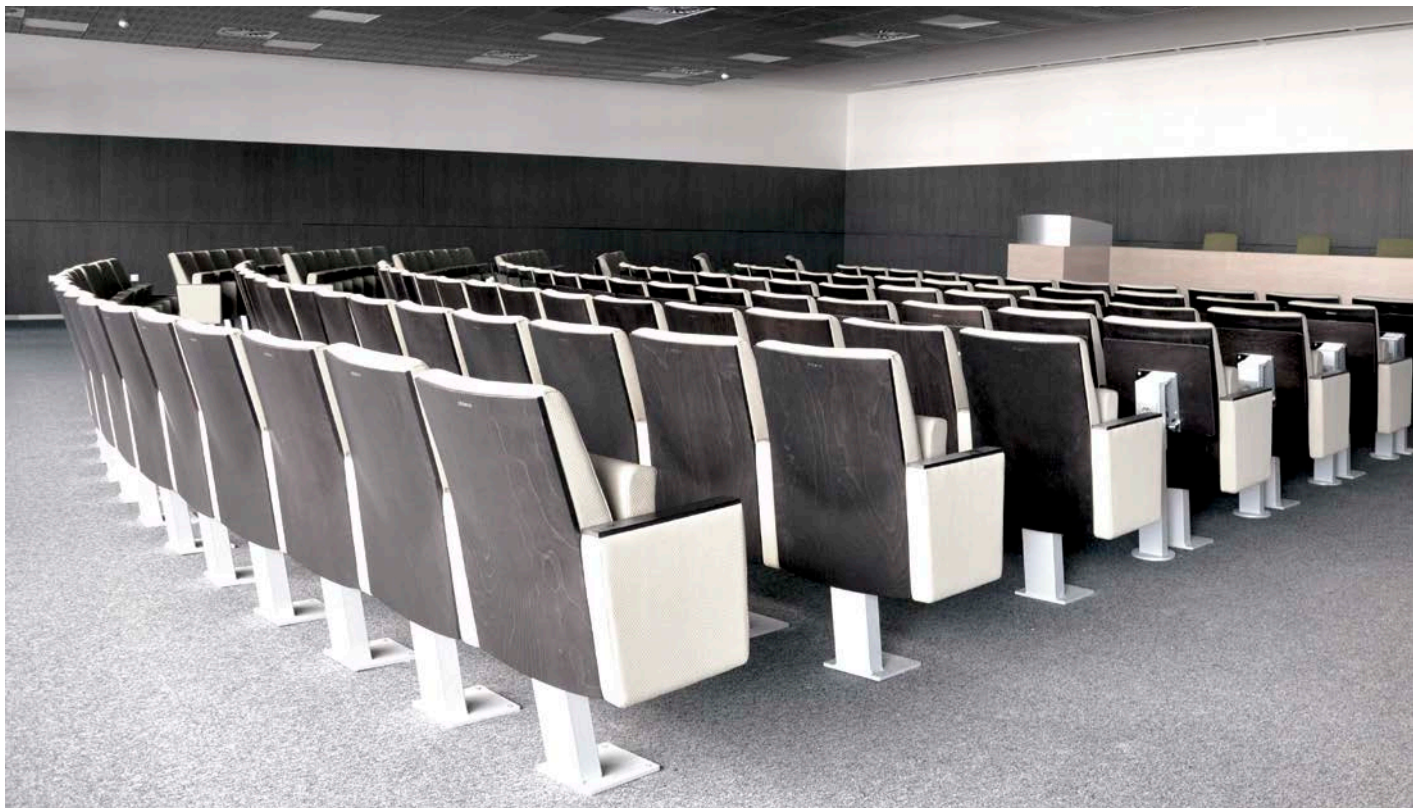

SANTANDER BUSINESS PARK, SPAIN