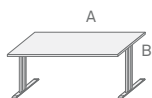

A x B
180 x 80 140 x 80
160 x 80 100 x 56

Wave desk
Mesa piano
Bureau onde