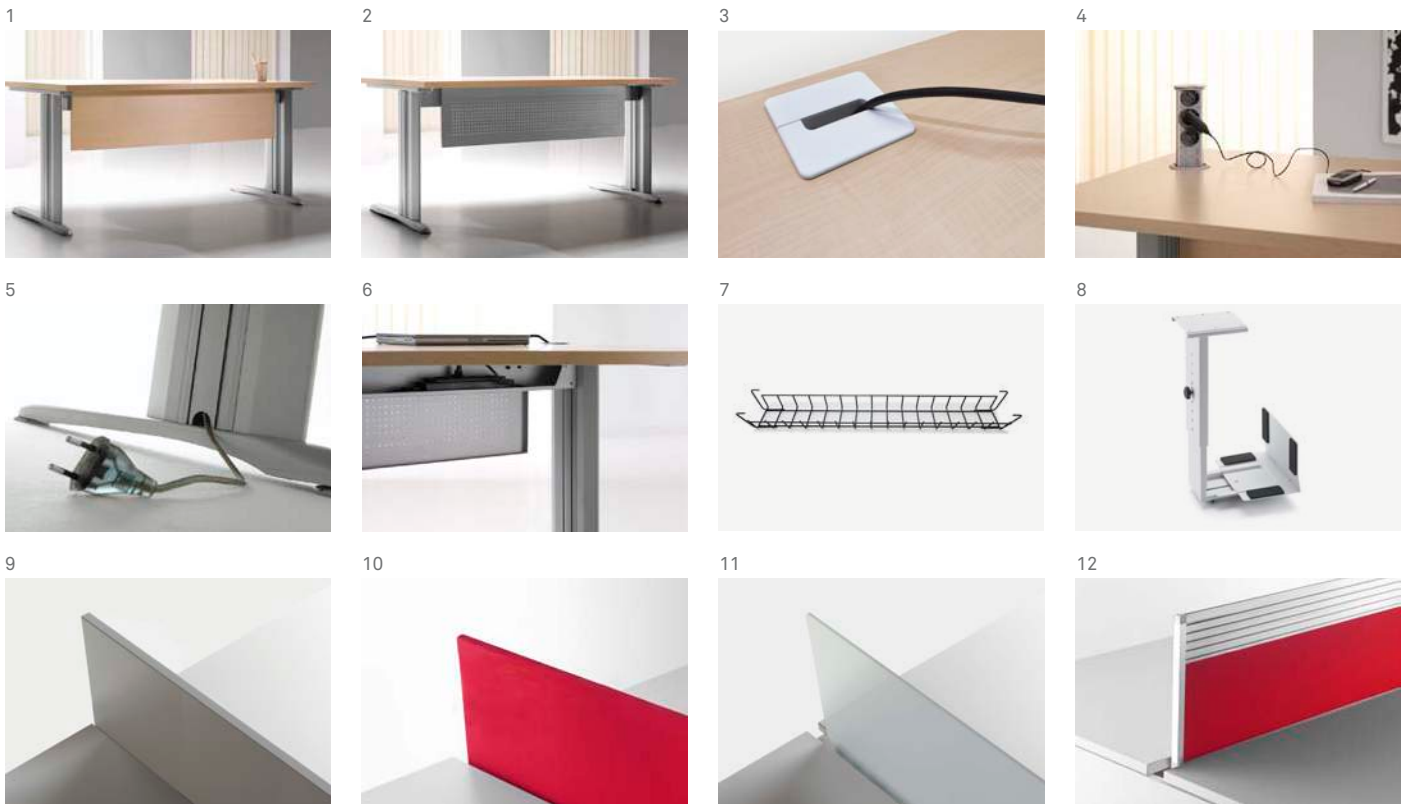

- Ergonomic desk
- Mesa envolvente
- Bureau compact convivial

- Compact desk
- Mesa compacta
- Bureau compact

- "L" desk
- Mesa "L"
- Bureau "L"

Leg finishes / Acabados del pedestal / Finitions du Piètement

- Silver grey
- Gris plata
- Gris argent

- Dark grey
- Gris oscuro
- Gris foncé

Accessories / Accesorios / Accessoires

- 1 – Melamine modesty panel
- 2 – Metal modesty panel
- 3 – Desk grommet
- 4 – Vertical schuko for desk grommets
- 5 – Electrifying flap
- 6 – Schuko inside built-in beam (Neo_Com)
- 7 – Foldable wire cable tray
- 8 – CPU holder
- 9 – Melamine desk screen
- 10 – Upholstered desk screen
- 11 – Glass desk screen
- 12 – Technical desk screen